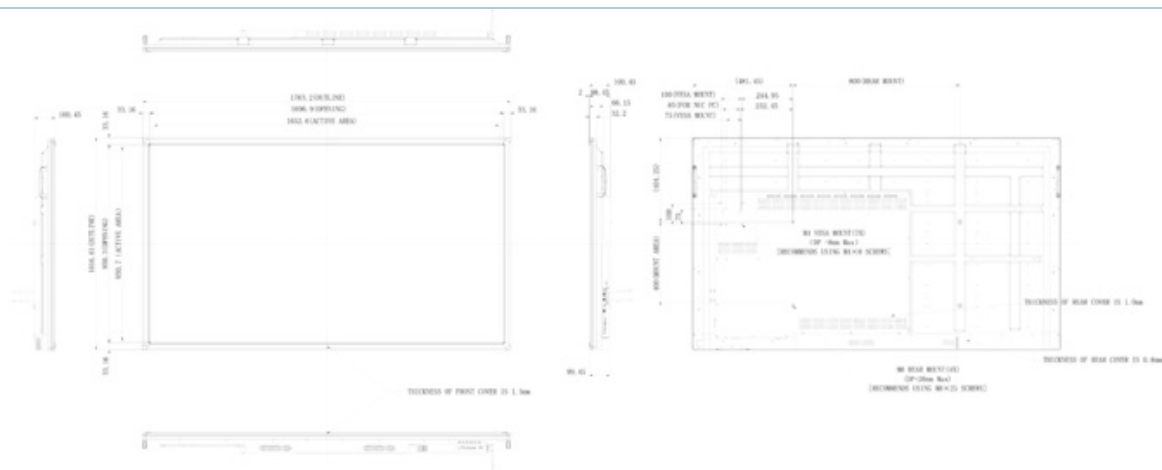

5. POWER MANAGEMENT

POWER SUPPLY	AC 100 - 240 V, 50 / 60 Hz
POWER SUPPLY UNIT	internal
POWER MANAGEMENT	VESA DPMS

6. DIMENSIONS / WEIGHT

DIMENSIONS W X H X D	1763.2 x 1016.6 x 100.45 mm
WEIGHT	56 kg

All trademarks and registered trademarks acknowledged. E & O E. Specification subject to change without notice. All LCD's comply with ISO-9241-307:2008 in connection with pixel defects.