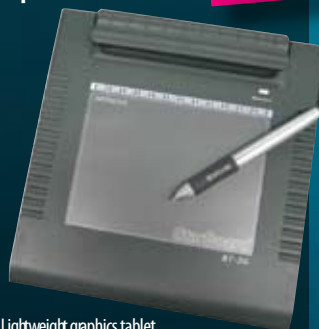

Hitachi FX-Duo 77" Next Generation Interactive Whiteboard

COMPATIBLE WITH OTHER MANUFACTURERS' SOFTWARE

- 40,000 boards in schools are over 7 years old and out of warranty.
- 250,000 are over 5 years old and again out of warranty.
- Hitachi FX-Duo - An affordable replacement option, with the latest technology.
- Next generation interactive board.
- Hard dry marker friendly surface.
- Virtually indestructible.
- Finger or electronic pen operation.
- Can be used by two people at the same time - ideal for collaboration.

GET THIS...

PRODUCT CODE: 1780401

Hitachi FX-Duo 77"

COMPATIBLE WITH OTHER MANUFACTURERS' SOFTWARE

FREE

PRODUCT CODE: 1780401

Hitachi ED-A100 Projector

PLUS

Graphics Tablet

PLUS

Hitachi BT-2G Graphics Tablet

- Lightweight graphics tablet
- Cordless pen is used to annotate onto the tablet
- Move the pen across the surface to control the mouse movements of the PC.
- Several tablets can be used in a session.
- Features 12 function buttons